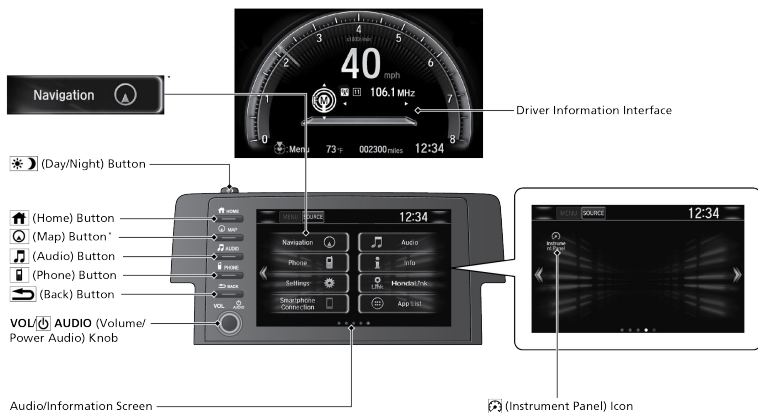

## Display Audio System

Use simple gestures—including touching, swiping and scrolling—to operate certain audio functions.

**Note:** Some items may be grayed out during driving to reduce the potential for distraction. You can select them when the vehicle is stopped or use voice commands.

Wearing gloves may limit or prevent touchscreen response.