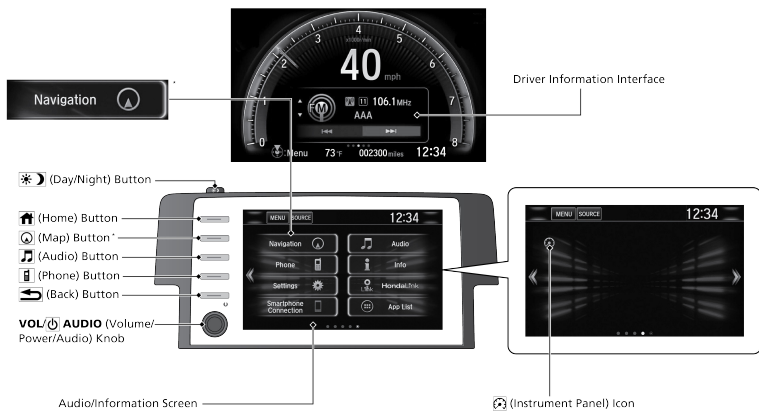

## Display Audio System

Use simple gestures—including touching, swiping and scrolling—to operate certain audio functions.

**Note:** Some items may be grayed out during driving to reduce the potential for distraction. You can select them when the vehicle is stopped or use voice commands.

Wearing gloves may limit or prevent touchscreen response.