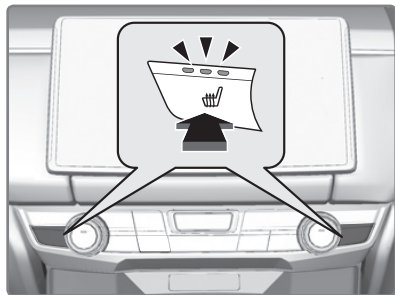

## Seat Heaters

Quickly warm the seats when the power mode is on.

Press the seat heater switch to cycle through the heat settings. An indicator appears for the selected setting.