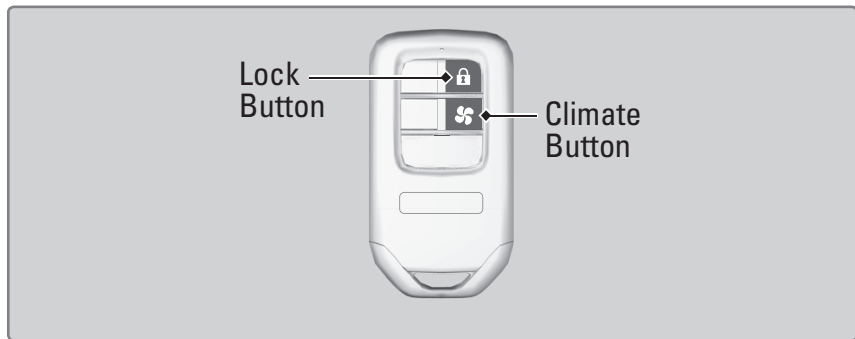

## Remote Climate Control

Start the climate control system using the remote transmitter before you enter the vehicle.

### ■ Turn On the Climate Control System

Press the Lock button, then press and hold the climate button within 5 seconds.