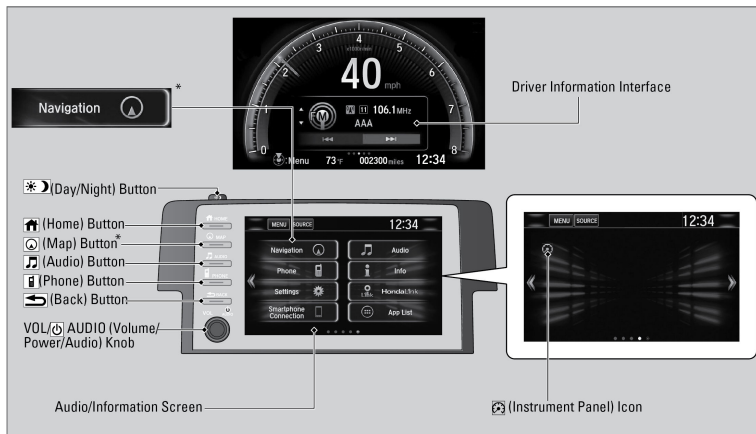

## Display Audio System

Use simple gestures - including touching, swiping and scrolling - to operate certain audio functions.

**Note:** Some items may be grayed out during driving to reduce the potential for distraction. You can select them when the vehicle is stopped or use voice commands.

Wearing gloves may limit or prevent touchscreen response.