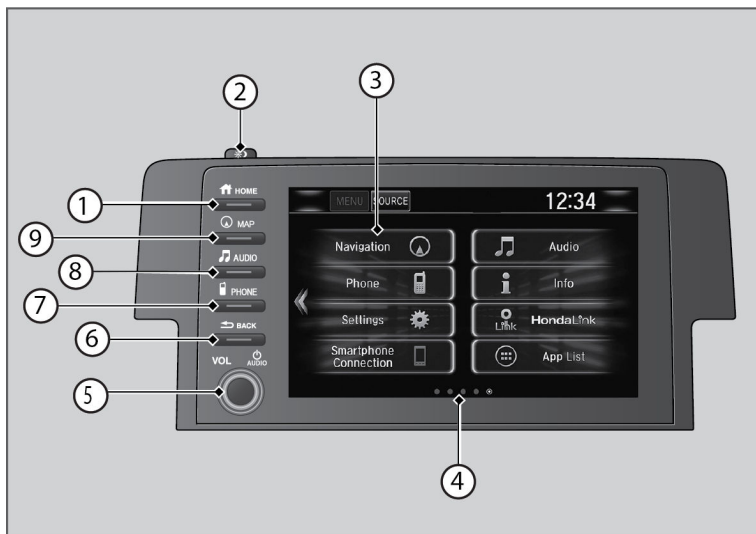

Display Audio System

Use simple gestures-including touching, swiping and scrolling-to operate certain audio functions.

- | | |
|-----------------------------|-----------------------------|
| 1. Home Button | 6. Back Button |
| 2. Day/Night Button | 7. Phone Button |
| 3. Navigation* ¹ | 8. Audio Button |
| 4. Audio/Information Screen | 9. Map Button* ¹ |
| 5. Volume/Power Knob | |

Note: Some items may be grayed out during driving to reduce the potential for distraction. You can select them when the vehicle is stopped or use voice commands.

Wearing gloves may limit or prevent touchscreen response.

**1 - If equipped*