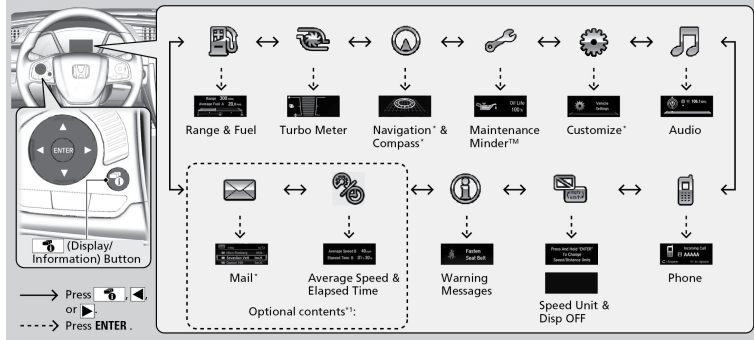

Driver Information Interface

1.5 L engine models

* Not available on all models