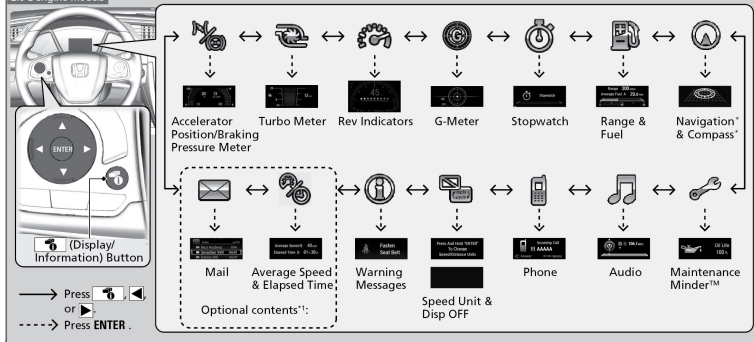

2.0 L engine models

* Not available on all models