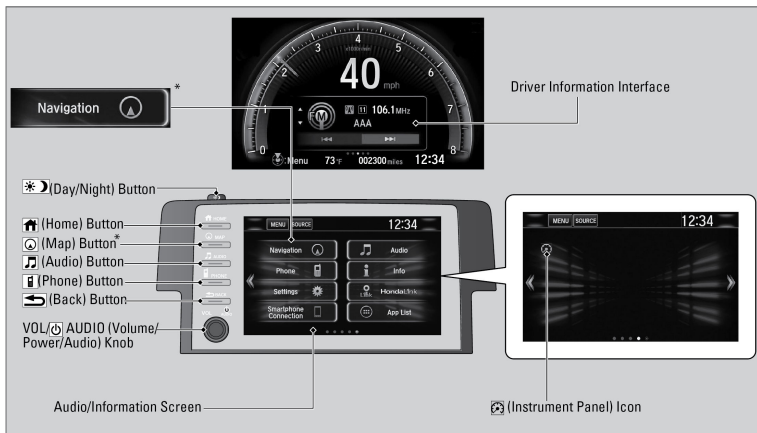

## Display Audio System

Use simple gestures - including touching, swiping and scrolling - to operate certain audio functions.

**Note:** Some items may be grayed out during driving to reduce the potential for distraction. You can select them when the vehicle is stopped or use voice commands.

Wearing gloves may limit or prevent touchscreen response.