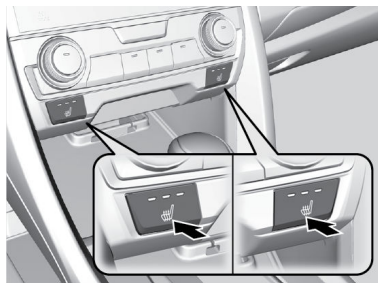

Driver's Side Temperature Control Dial

AUTO Button

ON/OFF (On/Off) Button

MODE Control Icon
(Floor and defroster vents)

MODE Control Icon
(Dashboard and floor vents)

CLIMATE (CLIMATE) Button

Passenger's Side Temperature Control Dial

SYNC (Synchronization) Button

(Recirculation) Button

Front Seat Heaters*1

Press the seat heater button to cycle through settings.

- Once - The HI setting (three indicators on)
- Twice - The MID setting (two indicators on)
- Three times - The LO setting (one indicator on)
- Four times - The OFF setting (no indicators on)