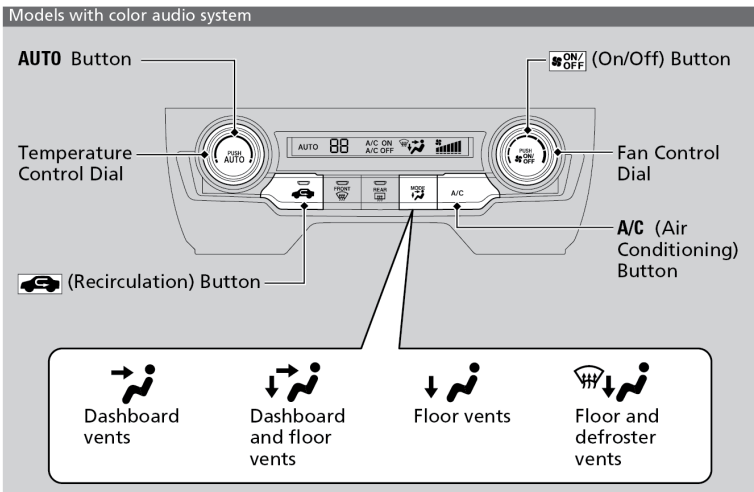

Climate Control System

The automatic climate control system maintains the interior temperature you select. The system also selects the proper mix of heated or cooled air that raises or lowers the interior temperature to your preference as quickly as possible.

■ Front Operation - Climate Control System

VEHICLE CONTROLS

Models with Display Audio
Models without SYNC button

A/C (Air Conditioning) Icon

MODE Control Icon
(Dashboard vents)

MODE Control Icon
(Floor vents)

Fan Control Icon

Temperature Control Dial

AUTO Button

(Recirculation) Button

MODE Control Icon
(Floor and defroster vents)

MODE Control Icon
(Dashboard and floor vents)

CLIMATE (CLIMATE) Button

Fan Control Dial

Driver's Side Temperature Control Dial

AUTO Button

ON/OFF (On/Off) Button

MODE Control Icon
(Floor and defroster vents)

MODE Control Icon
(Dashboard and floor vents)

CLIMATE (CLIMATE) Button

Passenger's Side Temperature Control Dial