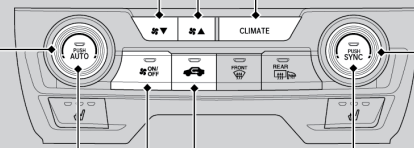

Driver's Side Temperature Control Dial

AUTO Button

ON/OFF (On/Off) Button

MODE Control Icon
(Floor and defroster vents)

MODE Control Icon
(Dashboard and floor vents)

CLIMATE (CLIMATE) Button

Passenger's Side Temperature Control Dial

SYNC (Synchronization) Button

(Recirculation) Button

Front Seat Heaters*1

Press the seat heater button to cycle through settings.

- Once - The HI setting (three indicators on)
- Twice - The MID setting (two indicators on)
- Three times - The LO setting (one indicator on)
- Four times - The OFF setting (no indicators on)