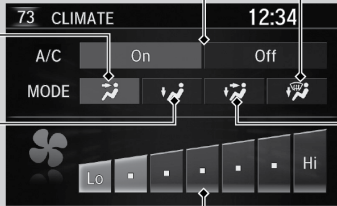

■ Front Operation - Climate Control System

VEHICLE CONTROLS

Models with Display Audio
Models without SYNC button

A/C (Air Conditioning) Icon

MODE Control Icon
(Dashboard vents)

MODE Control Icon
(Floor vents)

Fan Control Icon

Temperature Control Dial

AUTO Button

(Recirculation) Button

MODE Control Icon
(Floor and defroster vents)

MODE Control Icon
(Dashboard and floor vents)

CLIMATE (CLIMATE) Button

Fan Control Dial

Driver's Side Temperature Control Dial

AUTO Button

ON/OFF (On/Off) Button

MODE Control Icon
(Floor and defroster vents)

MODE Control Icon
(Dashboard and floor vents)

CLIMATE (CLIMATE) Button

Passenger's Side Temperature Control Dial