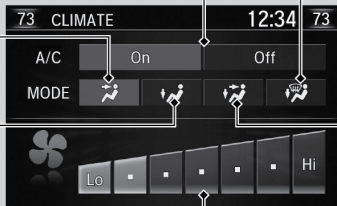

Fan Control Icon

Temperature Control Dial

AUTO Button

(Recirculation) Button

MODE Control Icon
(Floor and defroster vents)

MODE Control Icon
(Dashboard and floor vents)

CLIMATE (CLIMATE) Button

Fan Control Dial

ON/OFF (On/Off) Button

(Fresh Air) Button

Models with Display Audio
Models with SYNC button

A/C (Air Conditioning) Icon

MODE Control Icon
(Dashboard vents)

MODE Control Icon
(Floor vents)

Fan Control Icon

Fan Control Buttons

Driver's Side Temperature Control Dial

AUTO Button

ON/OFF (On/Off) Button

MODE Control Icon
(Floor and defroster vents)

MODE Control Icon
(Dashboard and floor vents)

CLIMATE (CLIMATE) Button

Passenger's Side Temperature Control Dial