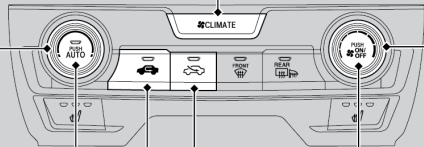

Fan Control Icon

Temperature Control Dial

AUTO Button

(Recirculation) Button

MODE Control Icon
(Floor and defroster vents)

MODE Control Icon
(Dashboard and floor vents)

CLIMATE (CLIMATE) Button

Fan Control Dial

Driver's Side Temperature Control Dial

AUTO Button

ON/OFF (On/Off) Button

MODE Control Icon
(Floor and defroster vents)

MODE Control Icon
(Dashboard and floor vents)

CLIMATE (CLIMATE) Button

Passenger's Side Temperature Control Dial