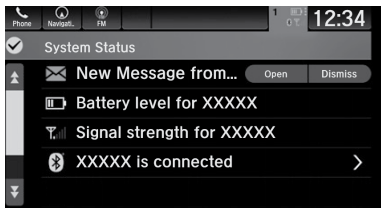

SMS Text Messaging and E-Mail*1

HFL can display newly received text messages as well as the last 20 messages received on a linked cell phone. Each received message can be read aloud and replied to using a fixed common phrase.

1. A pop-up appears and notifies you of a new text message.
2. Select Open to display the message.
3. Select Play to listen to the message. To discontinue the message read-out, select Stop.

**1 - If equipped*