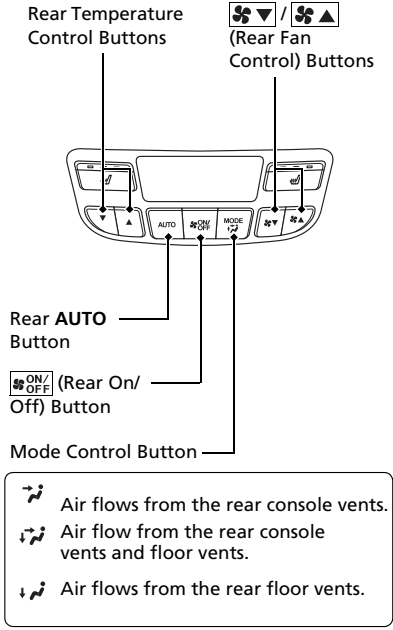

Climate Control System

- Press the **AUTO** button to activate the climate control system.
- Press the  button to turn the system on or off.
- Press the  button to defrost the windshield.

Rear Climate Control*

- Press the **AUTO** button to activate the rear climate control system.
- Press the  button to turn the system on or off.

* Not available on all models