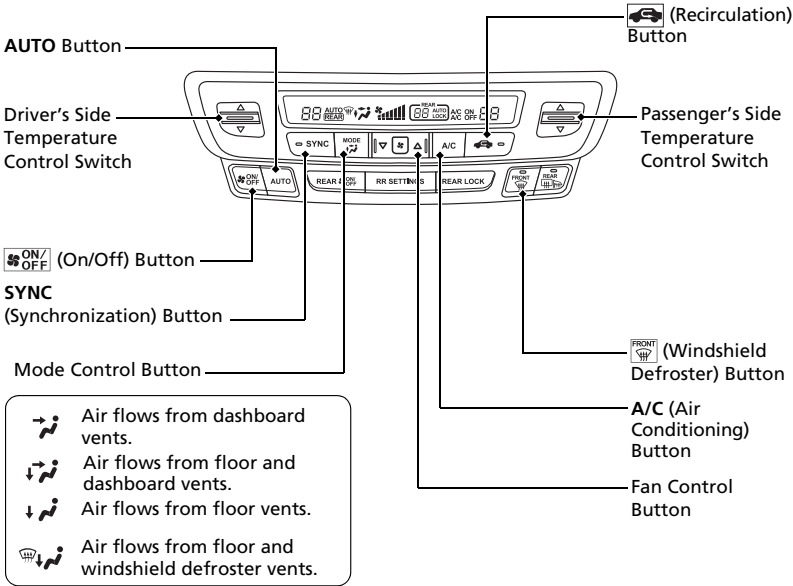

Climate Control System

- Press the **AUTO** button to activate the climate control system.
- Press the  button to turn the system on or off.
- Press the  button to defrost the windshield.

Rear Climate Control*

- Press the **AUTO** button to activate the rear climate control system.
- Press the  button to turn the system on or off.

* Not available on all models