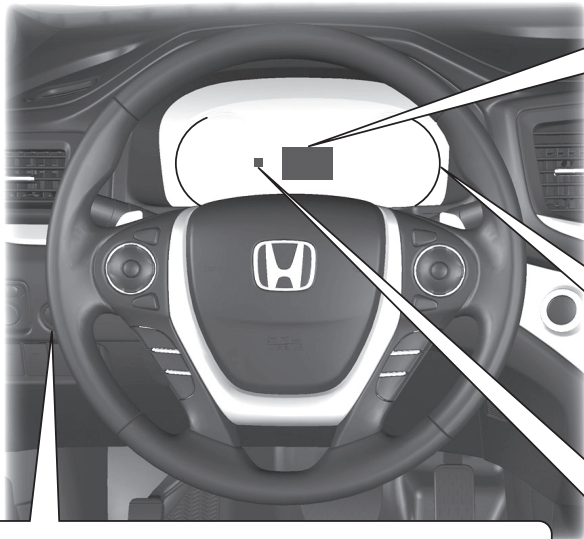

Eco Assist® System

ECON Button

Helps maximize fuel economy.

The message is displayed for a few seconds when the ECON button is pressed.

Ambient Meter

- The color of the ambient meter changes to green to indicate that the vehicle is being driven in a fuel efficient manner.

ECON Mode Indicator

Comes on when the ECON button is pressed.