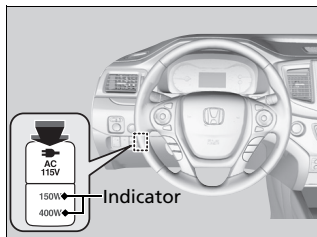

■ ON and OFF

Press the AC power outlet button to turn the system on and off.

- The indicator in the button comes on when the system is on.

400W (Amber) mode is:

- When the engine running and the transmission in **P**.

150W (Green) mode is:

- When the power mode is in ACCESSORY or ON.
- When the engine running and the transmission out of **P**.
- When the truck bed audio system is activated.

⊗ AC Power Outlet*

The protection circuit may be activated to cut the power supply if any of the following conditions apply:

- The engine is started when the power outlet switch on.
- An electrical appliance exceeding the maximum capacity is used.
- The total power consumed by the electrical features (head lights, air conditioning, etc.), including the truck bed audio, has exceeded the maximum vehicle wattage capacity for a prolonged period of time.

* Not available on all models