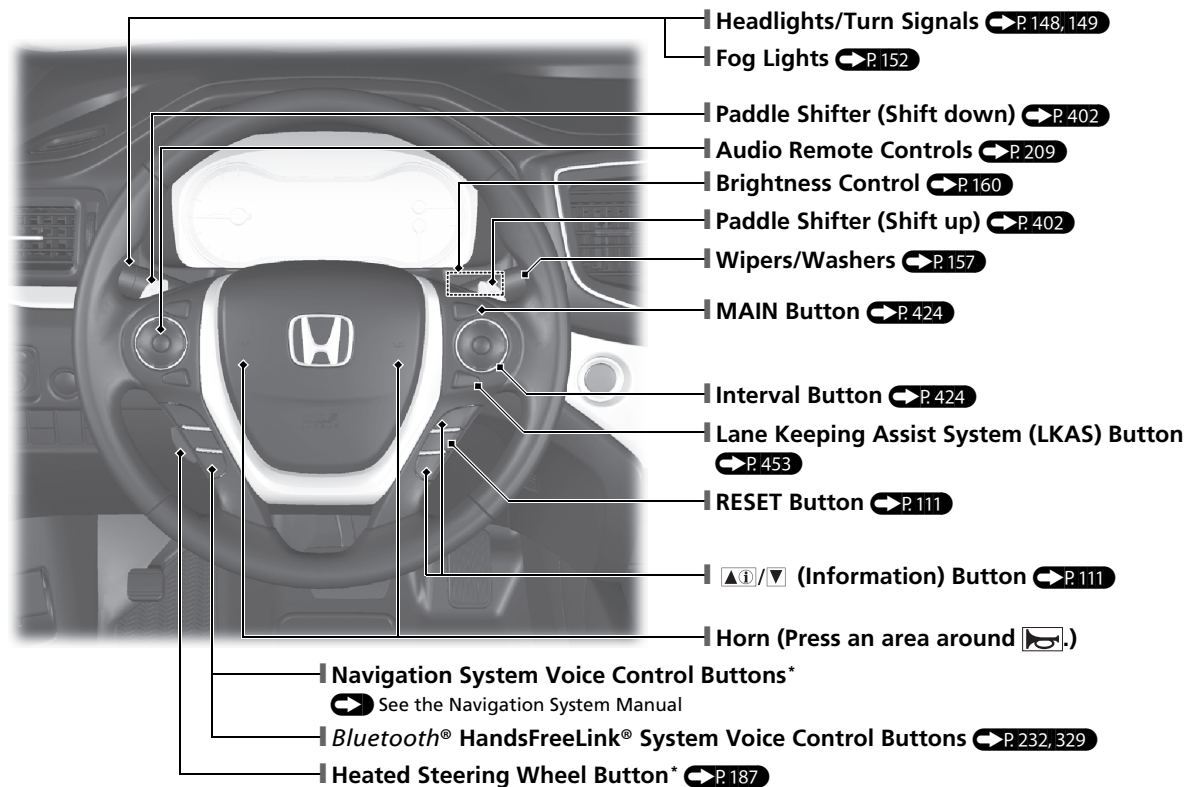

Visual Index

Visual Index

Instrument Panel P.77

Gauges P.110 / Multi-Information Display P.111 / System Indicators P.78

System Indicators

-  Blind spot information System Indicator*
-  Electric Power Steering (EPS) System Indicator
-  Malfunction Indicator Lamp
-  Low Oil Pressure Indicator
- AWD** All-wheel drive (AWD) Indicator*
-  Vehicle Stability Assist™ (VSA®) System Indicator
-  VSA® OFF Indicator
-  Immobilizer System Indicator
-  Smart Entry System Indicator
-  Charging System Indicator
-  Low Tire Pressure/TPMS Indicator
-  System Message Indicator
-  ECON Mode Indicator
-  Auto High-Beam Indicator
- LKAS** Lane Keeping Assist System (LKAS) Indicator (Green/Amber)

Intelligent Traction Management Indicator

System Indicators

-  Collision Mitigation Braking System™ (CMBS™) Indicator
-  Road Departure Mitigation Indicator

Lights Indicators

-  Lights On Indicator
-  High Beam Indicator
-  Fog Light Indicator
-  Bed Lights On Indicator

System Indicators

- ACC** Adaptive Cruise Control (ACC) Indicator (Green/Amber)
-  Auto Idle Stop System Indicator (Amber)/Auto Idle Stop Indicator (Green)
-  Turn Signal and Hazard Warning Indicators
-  Supplemental Restraint System Indicator
-  Anti-lock Brake System (ABS) Indicator
- BRAKE** U.S. Parking Brake and Brake System Indicator (Red)
Canada
- BRAKE SYSTEM** U.S. Brake System Indicator (Amber)
Canada
-  Low Fuel Indicator
-  Seat Belt Reminder Indicator