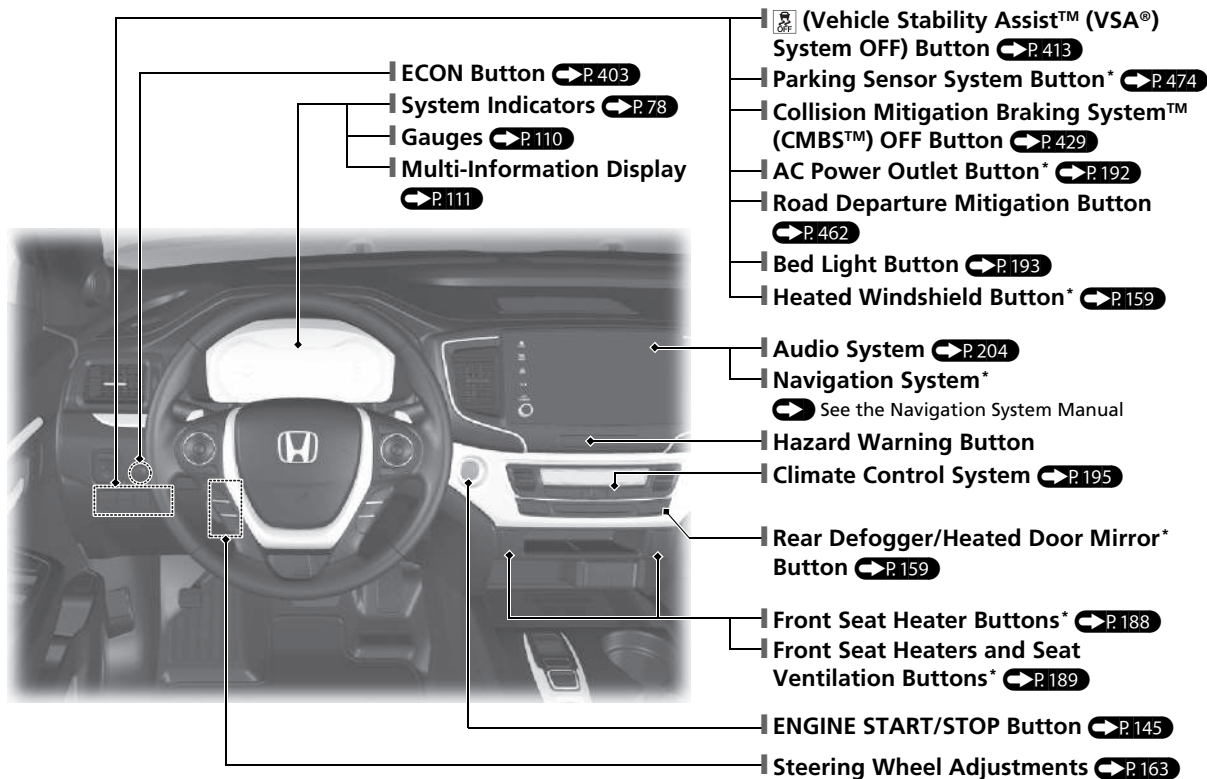

Visual Index

Visual Index

Instrument Panel P.77

Gauges P.110 / Multi-Information Display P.111 / System Indicators P.78

System Indicators

-  Blind spot information System Indicator*
-  Electric Power Steering (EPS) System Indicator
-  Malfunction Indicator Lamp
-  Low Oil Pressure Indicator
- AWD** All-wheel drive (AWD) Indicator*
-  Vehicle Stability Assist™ (VSA®) System Indicator
-  VSA® OFF Indicator
-  Immobilizer System Indicator
-  Smart Entry System Indicator
-  Charging System Indicator
-  Low Tire Pressure/TPMS Indicator
-  System Message Indicator
-  ECON Mode Indicator
-  Auto High-Beam Indicator
- LKAS** Lane Keeping Assist System (LKAS) Indicator (Green/Amber)

Intelligent Traction Management Indicator

System Indicators

-  Collision Mitigation Braking System™ (CMBS™) Indicator
-  Road Departure Mitigation Indicator

Lights Indicators

-  Lights On Indicator
-  High Beam Indicator
-  Fog Light Indicator
-  Bed Lights On Indicator

System Indicators

- ACC** Adaptive Cruise Control (ACC) Indicator (Green/Amber)
-  Auto Idle Stop System Indicator (Amber)/Auto Idle Stop Indicator (Green)
-  Turn Signal and Hazard Warning Indicators
-  Supplemental Restraint System Indicator
-  Anti-lock Brake System (ABS) Indicator
- BRAKE** U.S. Parking Brake and Brake System Indicator (Red)
Canada
- BRAKE SYSTEM** U.S. Brake System Indicator (Amber)
Canada
-  Low Fuel Indicator
-  Seat Belt Reminder Indicator