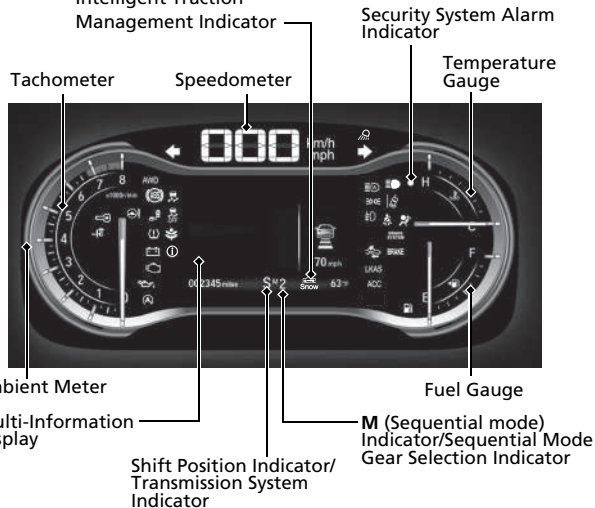

Visual Index

Visual Index

Instrument Panel P.77

Gauges P.110 / Multi-Information Display P.111 / System Indicators P.78

System Indicators

-  Blind spot information System Indicator*
-  Electric Power Steering (EPS) System Indicator
-  Malfunction Indicator Lamp
-  Low Oil Pressure Indicator
- AWD** All-wheel drive (AWD) Indicator*
-  Vehicle Stability Assist™ (VSA®) System Indicator
-  VSA® OFF Indicator
-  Immobilizer System Indicator
-  Smart Entry System Indicator
-  Charging System Indicator
-  Low Tire Pressure/TPMS Indicator
-  System Message Indicator
-  ECON Mode Indicator
-  Auto High-Beam Indicator
- LKAS** Lane Keeping Assist System (LKAS) Indicator (Green/Amber)

Intelligent Traction Management Indicator

System Indicators

-  Collision Mitigation Braking System™ (CMBS™) Indicator
-  Road Departure Mitigation Indicator

Lights Indicators

-  Lights On Indicator
-  High Beam Indicator
-  Fog Light Indicator
-  Bed Lights On Indicator

System Indicators

- ACC** Adaptive Cruise Control (ACC) Indicator (Green/Amber)
-  Auto Idle Stop System Indicator (Amber)/Auto Idle Stop Indicator (Green)
-  Turn Signal and Hazard Warning Indicators
-  Supplemental Restraint System Indicator
-  Anti-lock Brake System (ABS) Indicator
- BRAKE** U.S. Parking Brake and Brake System Indicator (Red)
Canada
- BRAKE SYSTEM** U.S. Brake System Indicator (Amber)
Canada
-  Low Fuel Indicator
-  Seat Belt Reminder Indicator