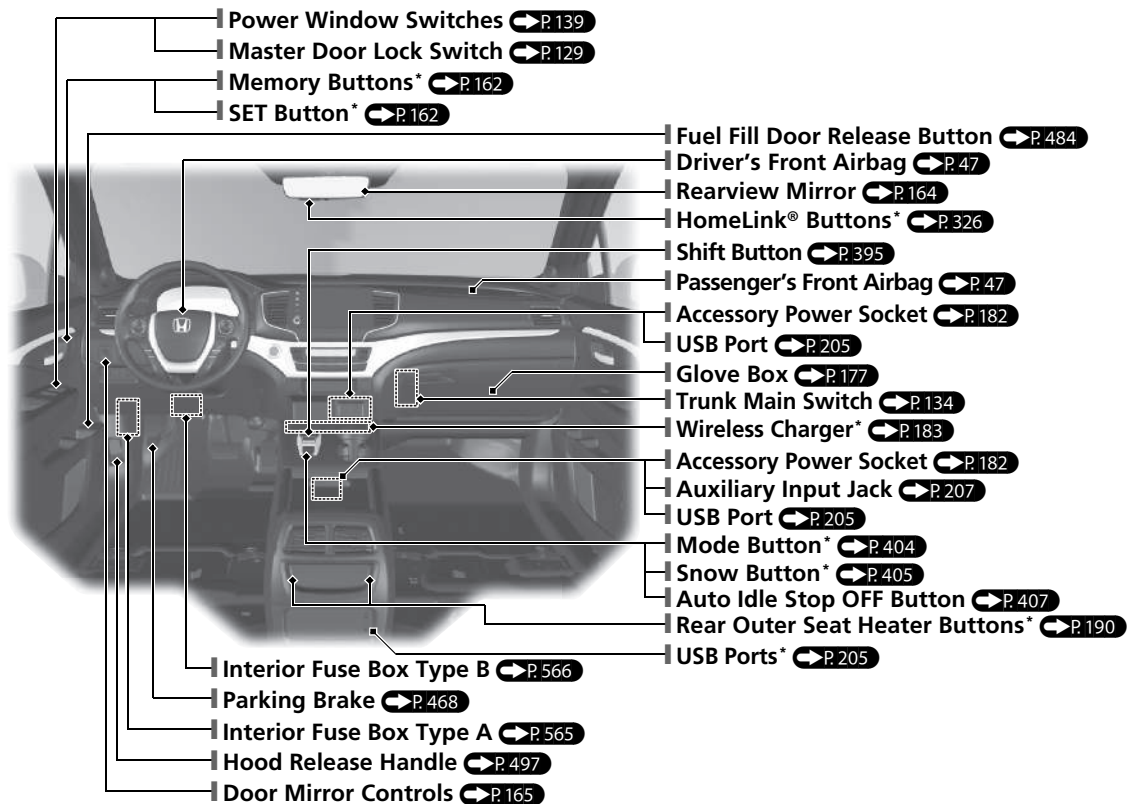

Visual Index

Visual Index

Instrument Panel P.77

Gauges P.110 / Multi-Information Display P.111 / System Indicators P.78

System Indicators

-  Blind spot information System Indicator*
-  Electric Power Steering (EPS) System Indicator
-  Malfunction Indicator Lamp
-  Low Oil Pressure Indicator
- AWD** All-wheel drive (AWD) Indicator*
-  Vehicle Stability Assist™ (VSA®) System Indicator
-  VSA® OFF Indicator
-  Immobilizer System Indicator
-  Smart Entry System Indicator
-  Charging System Indicator
-  Low Tire Pressure/TPMS Indicator
-  System Message Indicator
-  ECON Mode Indicator
-  Auto High-Beam Indicator
- LKAS** Lane Keeping Assist System (LKAS) Indicator (Green/Amber)

Intelligent Traction Management Indicator

System Indicators

-  Collision Mitigation Braking System™ (CMBS™) Indicator
-  Road Departure Mitigation Indicator

Lights Indicators

-  Lights On Indicator
-  High Beam Indicator
-  Fog Light Indicator
-  Bed Lights On Indicator

System Indicators

- ACC** Adaptive Cruise Control (ACC) Indicator (Green/Amber)
-  Auto Idle Stop System Indicator (Amber)/Auto Idle Stop Indicator (Green)
-  Turn Signal and Hazard Warning Indicators
-  Supplemental Restraint System Indicator
-  Anti-lock Brake System (ABS) Indicator
- BRAKE** U.S. Parking Brake and Brake System Indicator (Red)
Canada
- BRAKE SYSTEM** U.S. Brake System Indicator (Amber)
Canada
-  Low Fuel Indicator
-  Seat Belt Reminder Indicator