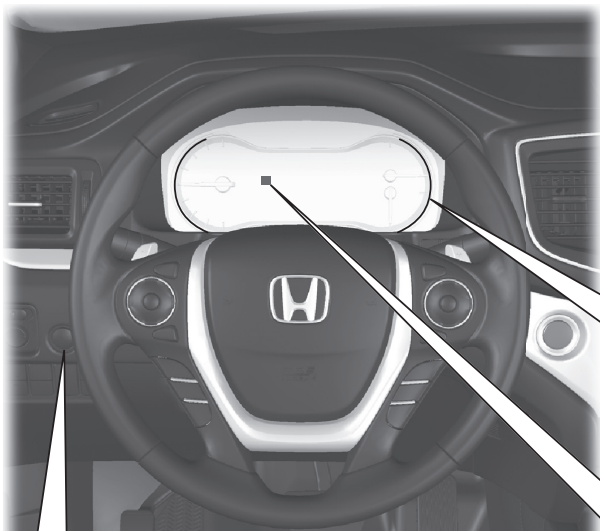

# Eco Assist<sup>®</sup> System

**ECON Button** ➔ P. 403

Helps maximize fuel economy.

## Ambient Meter

- The color of the ambient meter changes to green to indicate that the vehicle is being driven in a fuel efficient manner.