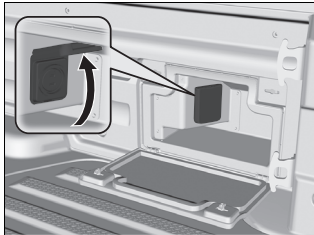

In-Bed Convenience Items

In-Bed Box

Turn the knobs to the left to open the lid.

AC Power Outlet*

To use the AC power outlet, the power mode must be in ACCESSORY or ON.

1. Turn the knobs to the left to open the lid.
▣ In-Bed Box P. 191
2. Open the cover and plug in the appliance slightly. Turn the plug 90° clockwise, then push it in all the way.