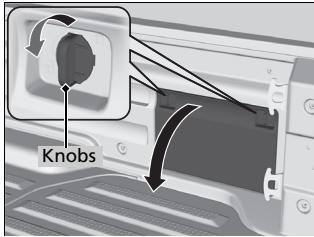

In-Bed Convenience Items

In-Bed Box

Turn the knobs to the left to open the lid.

AC Power Outlet*

To use the AC power outlet, the power mode must be in ACCESSORY or ON.

1. Turn the knobs to the left to open the lid.
▣ In-Bed Box P. 191
2. Open the cover and plug in the appliance slightly. Turn the plug 90° clockwise, then push it in all the way.

AC Power Outlet*

Do not use the AC power outlet for electrical appliances that require high initial peak wattage, such as cathode-ray tube type televisions, refrigerators, electric pumps, etc. It is not suitable for devices that process precise data, such as medical equipment, and that require an extremely stable power supply, such as microcomputer-controlled electric blankets, touch sensor lamps, etc.