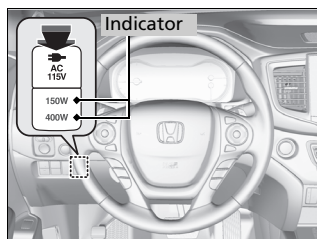

■ ON and OFF

Press the AC power outlet button to turn the system on and off.

- The indicator in the button comes on when the system is on.

400W (Amber) mode is:

- When the engine running and the transmission in **[P]**.

150W (Green) mode is:

- When the power mode is in ACCESSORY or ON.
- When the engine running and the transmission out of **[P]**.
- When the truck bed audio system is activated.

⊗ AC Power Outlet*

The protection circuit may be activated to cut the power supply if any of the following conditions apply:

- The engine is started when the power outlet switch on.
- An electrical appliance exceeding the maximum capacity is used.
- The total power consumed by the electrical features (head lights, air conditioning, etc.), including the truck bed audio, has exceeded the maximum vehicle wattage capacity for a prolonged period of time.