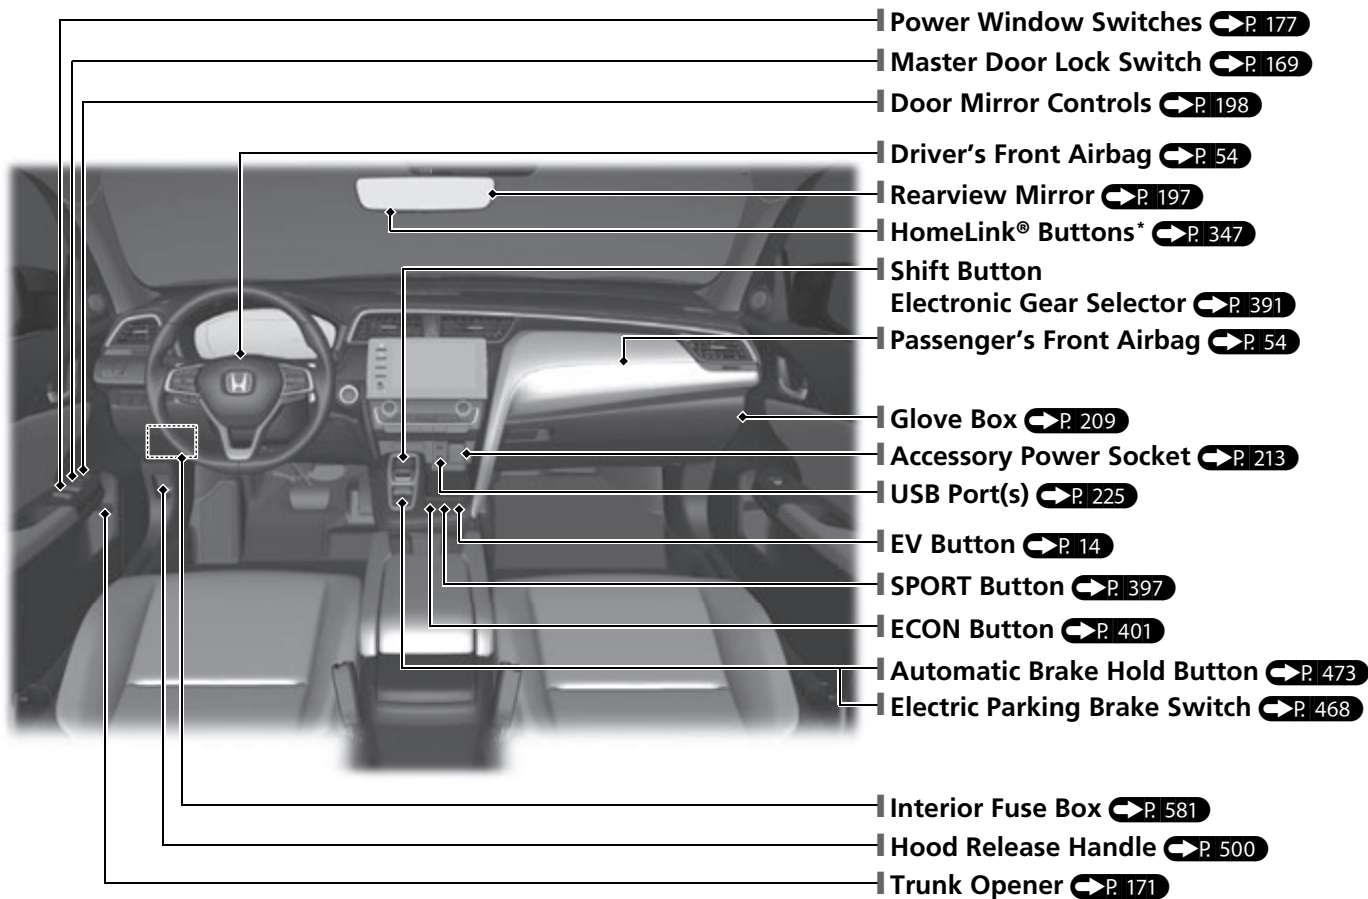

# Visual Index

Power Window Switches ➔ P. 177

Master Door Lock Switch ➔ P. 169

Door Mirror Controls ➔ P. 198

Driver's Front Airbag ➔ P. 54

Rearview Mirror ➔ P. 197

HomeLink® Buttons\* ➔ P. 347

Shift Button

Electronic Gear Selector ➔ P. 391

Passenger's Front Airbag ➔ P. 54

Glove Box ➔ P. 209

Accessory Power Socket ➔ P. 213

USB Port(s) ➔ P. 225

EV Button ➔ P. 14

SPORT Button ➔ P. 397

ECON Button ➔ P. 401