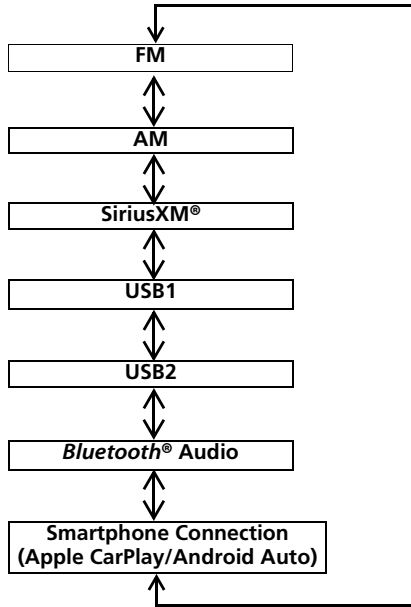

### Left Selector Wheel

- When selecting the audio mode  
Press the (home) button, then roll up or down to select **Audio** on the driver information interface, and then press the left selector wheel.

### Audio Remote Controls

Some modes appear only when an appropriate device or medium is used.

Depending on the *Bluetooth*® device you connect, some functions may not be available.

Press the (back) button for the driver information interface to go back to the previous screen or cancel a command.

Press the (home) button to go back to the home screen of the driver information interface.

Continued

### Roll up or down:

To cycle through the audio modes, roll up or down and then press the left selector wheel: