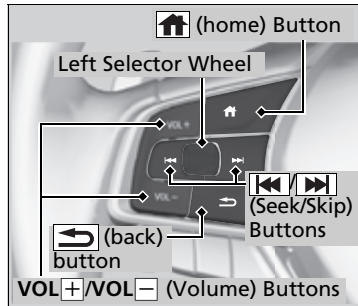

Electronic Gear Selector ➔ P. 391

Passenger's Front Airbag ➔ P. 54

Glove Box ➔ P. 209

Accessory Power Socket ➔ P. 213

USB Port(s) ➔ P. 225

EV Button ➔ P. 14

SPORT Button ➔ P. 397

ECON Button ➔ P. 401

Automatic Brake Hold Button ➔ P. 473

Electric Parking Brake Switch ➔ P. 468

Interior Fuse Box ➔ P. 581

Hood Release Handle ➔ P. 500

Trunk Opener ➔ P. 171

## Audio Remote Controls

Allow you to operate the audio system while driving. The information is shown on the driver information interface.

### VOL+ / VOL- (Volume) Buttons

Press VOL+: To increase the volume.

Press VOL-: To decrease the volume.