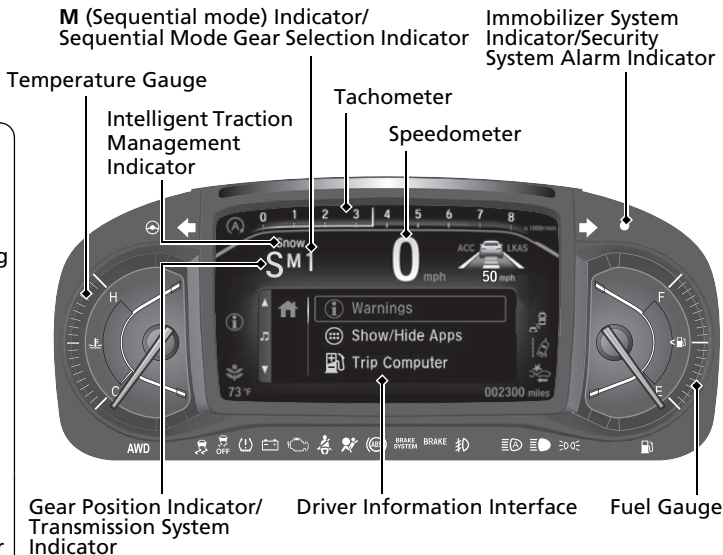

Instrument Panel

Gauges /Driver Information Interface /System Indicators

Quick Reference Guide

System Indicators

-  Malfunction Indicator Lamp
-  Charging System Indicator
-  Electric Power Steering (EPS) System Indicator
-  Low Fuel Indicator
-  Vehicle Stability Assist™ (VSA®) System Indicator
-  Vehicle Stability Assist™ (VSA®) OFF Indicator
-  BRAKE SYSTEM U.S. Canada
Parking Brake and Brake System Indicator (Amber)
-  Anti-lock Brake System (ABS) Indicator
-  Blind spot information System Indicator*
-  ACC
Adaptive Cruise Control (ACC) Indicator (Green/Amber)

System Indicators

-  Lane Keeping Assist System (LKAS) Indicator (Green/Amber)

Lights Indicators

-  Lights On Indicator
-  High Beam Indicator
-  Fog Light Indicator*
-  Auto High-Beam Indicator

System Indicators

-  Turn Signal and Hazard Warning Indicators
-  Low Tire Pressure/TPMS Indicator
-  BRAKE SYSTEM U.S. Canada
Parking Brake and Brake System Indicator (Red)
-  Seat Belt Reminder Indicator
-  Supplemental Restraint System Indicator
-  Econ Mode Indicator
-  Auto Idle Stop System Indicator (Amber)/Auto Idle Stop Indicator (Green)
-  System Message Indicator
-  Road Departure Mitigation (RDM) Indicator
-  Collision Mitigation Braking System™ (CMBS™) Indicator
-  AWD
All-wheel drive (AWD) Indicator*