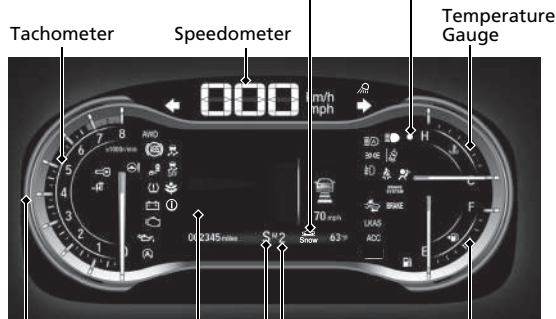

Instrument Panel ↔ P.77

Gauges ↔ P.110 / Multi-Information Display ↔ P.111 / System Indicators ↔ P.78

System Indicators

- Blind spot information System Indicator*
- Electric Power Steering (EPS) System Indicator
- Malfunction Indicator Lamp
- Low Oil Pressure Indicator
- **AWD** All-wheel drive (AWD) Indicator*
- Vehicle Stability Assist™ (VSA®) System Indicator
- VSA® OFF Indicator
- Immobilizer System Indicator
- Keyless Access System Indicator
- Charging System Indicator
- Low Tire Pressure/TPMS Indicator
- System Message Indicator
- ECON Mode Indicator
- Auto High-Beam Indicator
- **LKAS** Lane Keeping Assist System (LKAS) Indicator (Green/Amber)

Intelligent Traction Management Indicator

Security System Alarm Indicator

Ambient Meter

Multi-Information Display

Shift Position Indicator/
Transmission System Indicator

Fuel Gauge

M (Sequential mode)
Indicator/Sequential Mode
Gear Selection Indicator

System Indicators

- Collision Mitigation Braking System™ (CMBS™) Indicator
- Road Departure Mitigation Indicator

Lights Indicators

- Lights On Indicator
- High Beam Indicator
- Fog Light Indicator
- Bed Lights On Indicator

System Indicators

- **ACC** Adaptive Cruise Control (ACC) Indicator (Green/Amber)
- Auto Idle Stop System Indicator (Amber) / Auto Idle Stop Indicator (Green)
- Turn Signal and Hazard Warning Indicators
- Supplemental Restraint System Indicator
- Anti-lock Brake System (ABS) Indicator
- **BRAKE** U.S. Parking Brake and Brake System Indicator (Red)
  Canada
- **BRAKE SYSTEM** U.S. Brake System Indicator (Amber)
  Canada
- Low Fuel Indicator
- Seat Belt Reminder Indicator