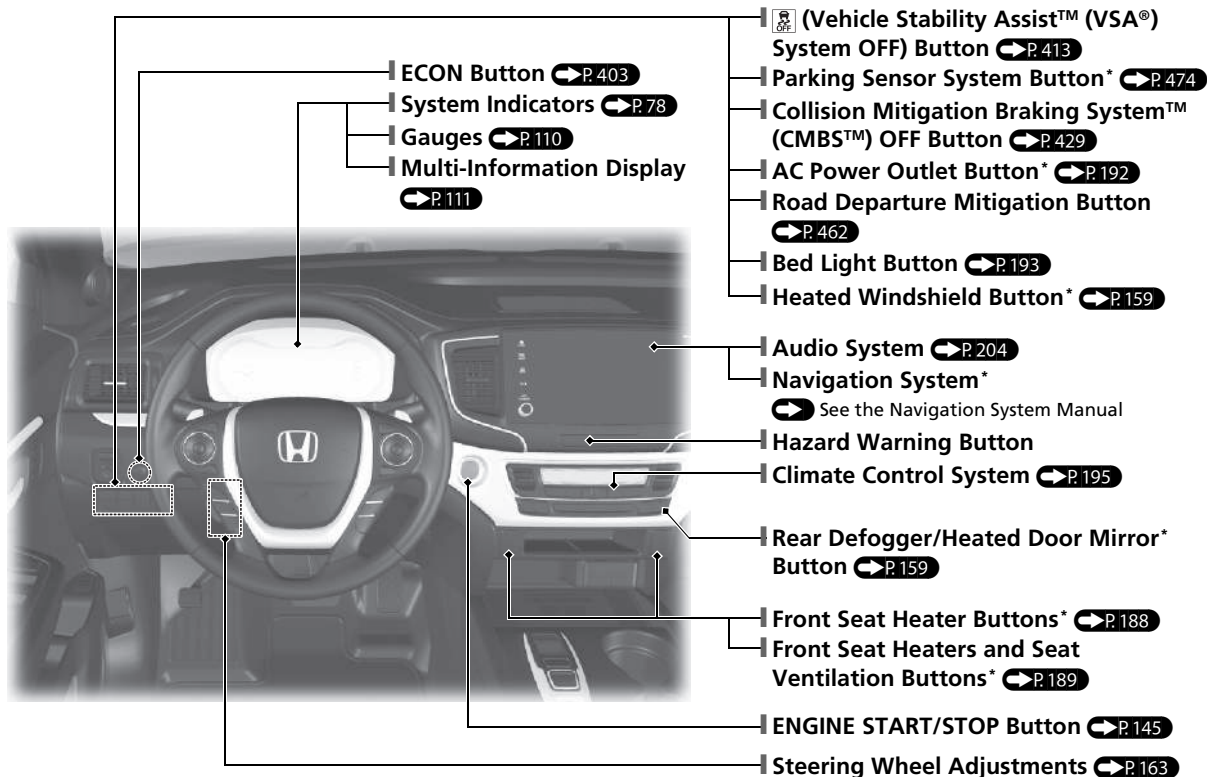

# Visual Index

### System Indicators

-  Blind spot information System Indicator\*
-  Electric Power Steering (EPS) System Indicator
-  Malfunction Indicator Lamp
-  Low Oil Pressure Indicator
- AWD** All-wheel drive (AWD) Indicator\*
-  Vehicle Stability Assist™ (VSA®) System Indicator
-  VSA® OFF Indicator
-  Immobilizer System Indicator
-  Keyless Access System Indicator
-  Charging System Indicator
-  Low Tire Pressure/TPMS Indicator
-  System Message Indicator
-  ECON Mode Indicator
-  Auto High-Beam Indicator
- LKAS** Lane Keeping Assist System (LKAS) Indicator (Green/Amber)

### Intelligent Traction Management Indicator

### System Indicators

- ACC** Adaptive Cruise Control (ACC) Indicator (Green/Amber)
-  Auto Idle Stop System Indicator (Amber) / Auto Idle Stop Indicator (Green)
-  Turn Signal and Hazard Warning Indicators
-  Supplemental Restraint System Indicator
-  Anti-lock Brake System (ABS) Indicator
- BRAKE** U.S. Parking Brake and Brake System Indicator (Red)  
Canada
- BRAKE SYSTEM** U.S. Brake System Indicator (Amber)  
Canada
-  Low Fuel Indicator
-  Seat Belt Reminder Indicator