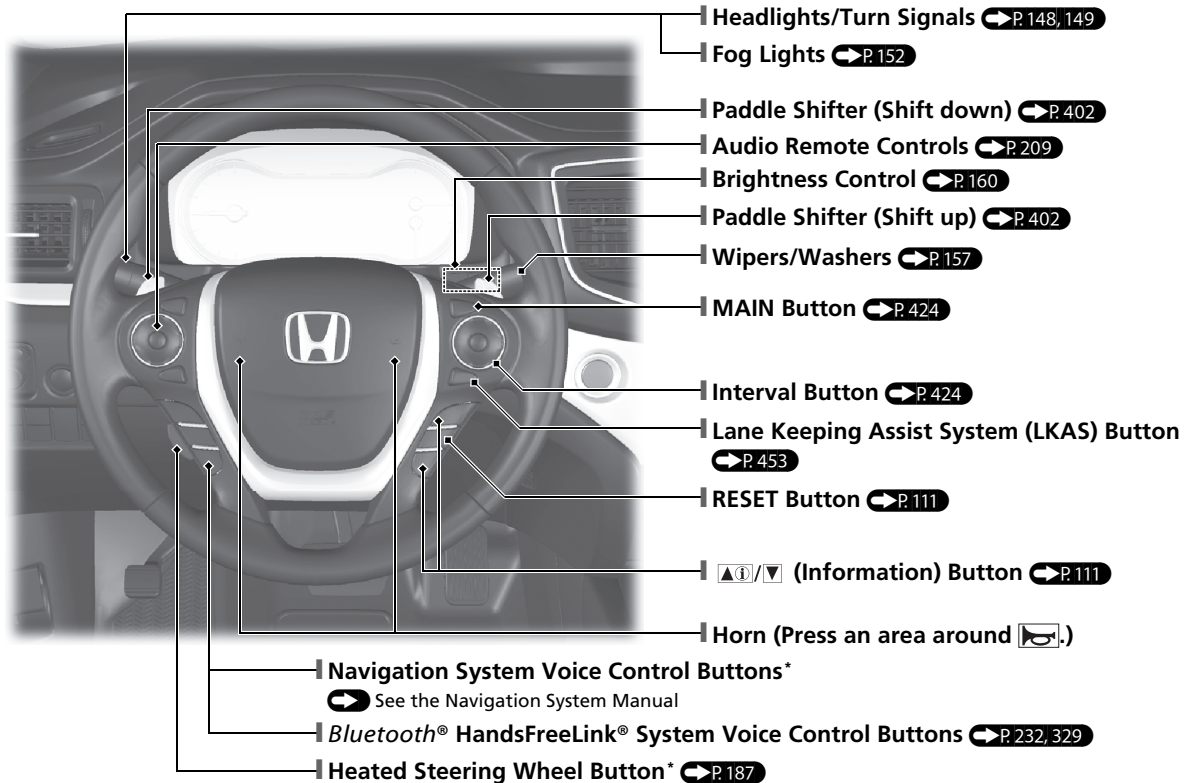

# Visual Index

### System Indicators

-  Blind spot information System Indicator\*
-  Electric Power Steering (EPS) System Indicator
-  Malfunction Indicator Lamp
-  Low Oil Pressure Indicator
- AWD** All-wheel drive (AWD) Indicator\*
-  Vehicle Stability Assist™ (VSA®) System Indicator
-  VSA® OFF Indicator
-  Immobilizer System Indicator
-  Keyless Access System Indicator
-  Charging System Indicator
-  Low Tire Pressure/TPMS Indicator
-  System Message Indicator
-  ECON Mode Indicator
-  Auto High-Beam Indicator
- LKAS** Lane Keeping Assist System (LKAS) Indicator (Green/Amber)

### Intelligent Traction Management Indicator

### System Indicators

- ACC** Adaptive Cruise Control (ACC) Indicator (Green/Amber)
-  Auto Idle Stop System Indicator (Amber) / Auto Idle Stop Indicator (Green)
-  Turn Signal and Hazard Warning Indicators
-  Supplemental Restraint System Indicator
-  Anti-lock Brake System (ABS) Indicator
- BRAKE** U.S. Parking Brake and Brake System Indicator (Red)  
Canada
- BRAKE SYSTEM** U.S. Brake System Indicator (Amber)  
Canada
-  Low Fuel Indicator
-  Seat Belt Reminder Indicator