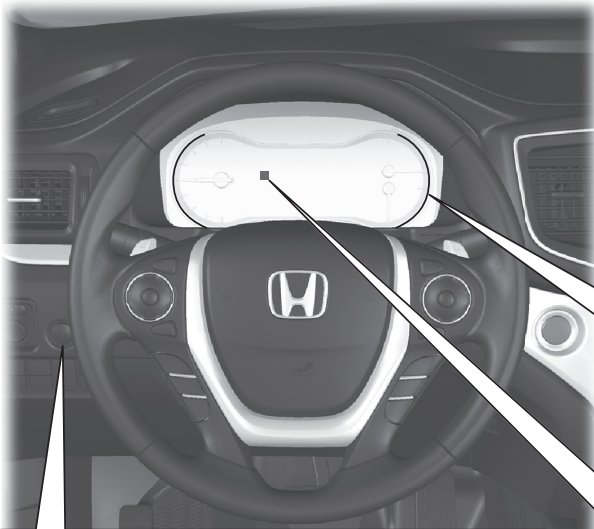

Eco Assist® System

ECON Button  P.403
Helps maximize fuel economy.

Ambient Meter

- The color of the ambient meter changes to green to indicate that the vehicle is being driven in a fuel efficient manner.